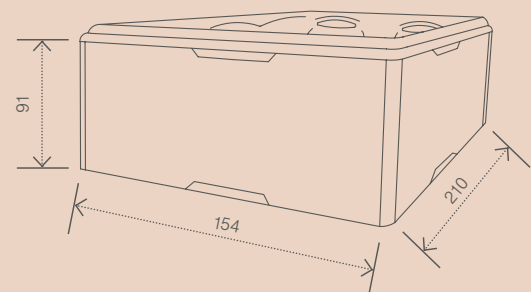

LOVY

MODEL SPECIFICATION

Spa size	154 x 210 x 91 cm
Water volume	700 l
Dry weight / Filled weight	290 / 990 kg
Shell	MassiveShell Construction
Colour selection	4
Insulation	Polarguard
Total seating / Seats / Lounger	3 / 1 / 2
Handrail	2x Twinrail

TECHNOLOGY

Electronic Control Panel	Gecko in.k800
Pump 1	1,5 kW + 3 HP
Circulation pump	0,21 kW
Air blower	1,2 kW
Filtration	Pressure Clean
Ozonator	OzonePure
Heater	3 kW
Protection system	Smart Winter Mode

MASSAGE

Total number of jets	42
Water jets / Air jets	27 / 15
TurboBoost system	Personal
Boost Control regulation	3
SPECIAL JETS	
Neck Jet	1
HYDROTHERAPY SETS	
Fan	1

MORE STANDARD ACCESSORIES

Pillows / colours	2 / grey
Lighting	Rainbow Light
Cover	GreyTex
Cabinet	Designy
Protective bottom	FC pan
Bottom drainage	yes
Possibility to add set of accessories Extra	yes

04

Standard connection - 230 V / 50 Hz, circuit breaker 25 A
Current protector IΔn = 0,03 A