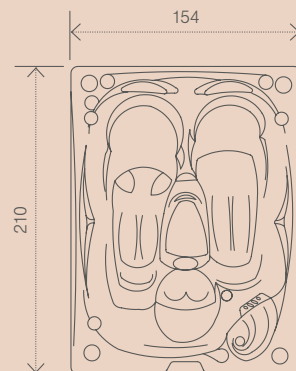

LOVY

MODEL SPECIFICATION

Spa size	154 x 210 x 91 cm
Water volume	700 l
Dry weight / Filled weight	290 / 990 kg
Shell	MassiveShell Construction
Colour selection	4
Insulation	Polarguard
Total seating / Seats / Lounger	3 / 1 / 2
Handrail	2x Twinrail

TECHNOLOGY

Electronic Control Panel	Gecko in.k800
Pump 1	1,5 kW + 3 HP
Circulation pump	0,21 kW
Air blower	1,2 kW
Filtration	Pressure Clean
Ozonator	OzonePure
Heater	3 kW
Protection system	Smart Winter Mode

MASSAGE

Total number of jets	42
Water jets / Air jets	27 / 15
TurboBoost system	Personal
Boost Control regulation	3
SPECIAL JETS	
Neck Jet	1
HYDROTHERAPY SETS	
Fan	1

MORE STANDARD ACCESSORIES

Pillows / colours	2 / grey
Lighting	Rainbow Light
Cover	GreyTex
Cabinet	Designy
Protective bottom	FC pan
Bottom drainage	yes
Possibility to add set of accessories Extra	yes

04

Standard connection - 230 V / 50 Hz, circuit breaker 25 A
Current protector IΔn = 0,03 A